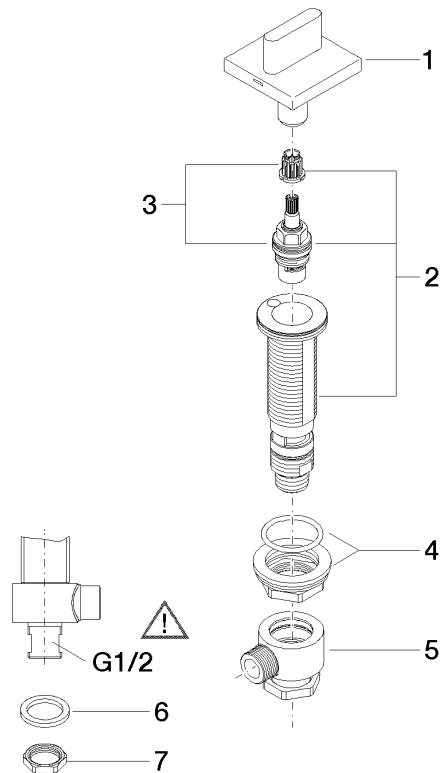

20 000 705

- hole diameter valve 32 mm
- rosette 60 x 60 mm
- with cold marking

	Dark Chrome	20 000 705-19
	Chrome	20 000 705-00
	Brushed Platinum	20 000 705-06
	Brushed Champagne (22kt Gold)	20 000 705-46
	Champagne (22kt Gold)	20 000 705-47
	Brushed Dark Platinum	20 000 705-99

20 000 705

mm [inches]

Flow rate chart

Certificates

WRAS_2103001.

20 000 705

Parts for other finishes can be found here: [Chrome](#)

Spare parts list

No.	Item Number	Name	Quantity used	Delivery time
1	90 20 70 051 04-19	handle (cold)	1	20
2	04 17 11 058 33 90	side panel	1	2
3	90 90 03 133 00 90	top	1	2
4	04 23 10 032 78 90	fixing set	1	2
5	04 17 11 023 10 90	distributor	1	2
6	90 23 30 040 00-19	threaded connector	1	-
Spare part can no longer be ordered, please order the replacement item				
7	09 30 11 059 90	disc	1	2
8	09 23 10 012 90	nut	1	2